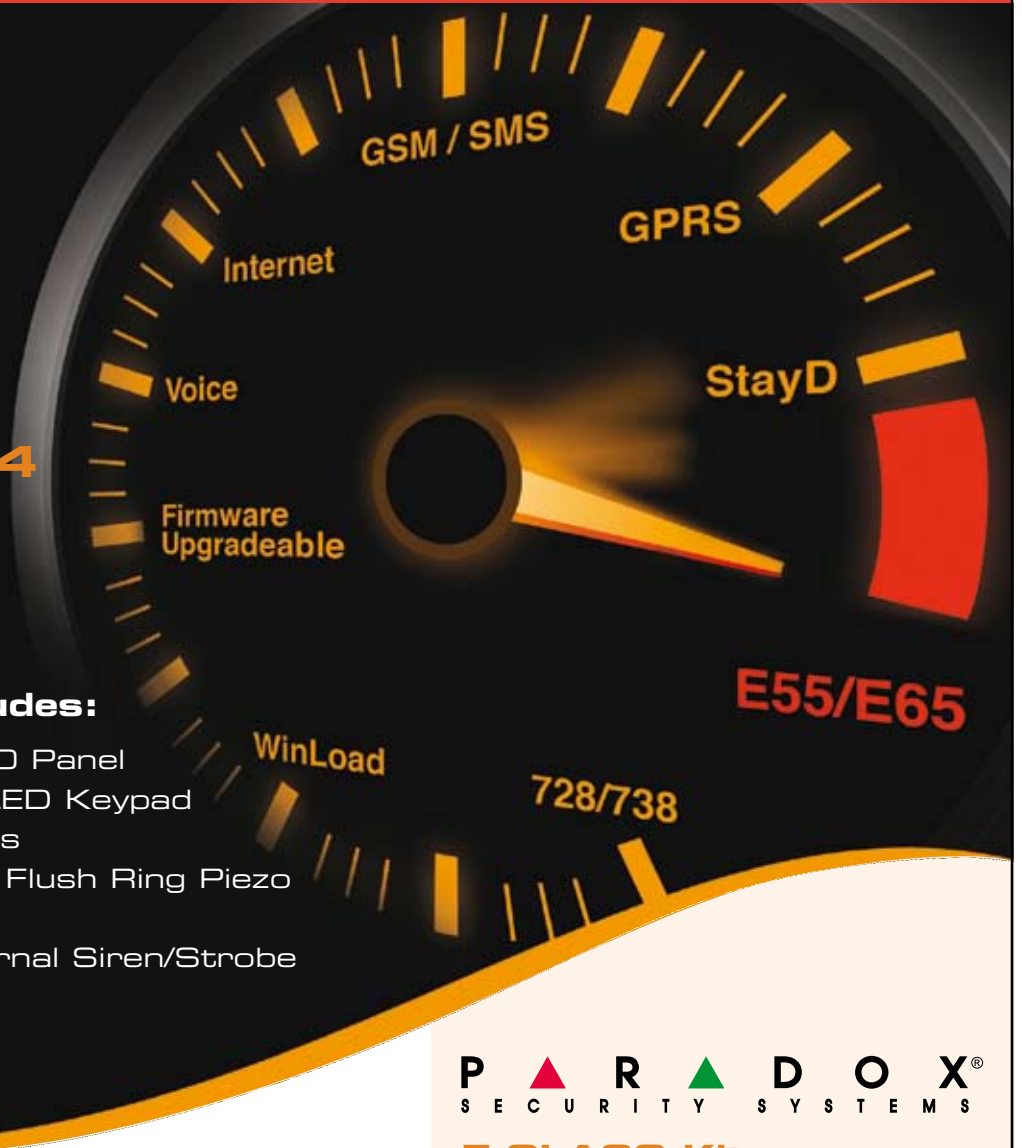

Paradox Starter Kit!

Reliable,
Feature Rich,
Future Proof!

**An E-CLASS
will beat a 4x4
everytime!!**

E-CLASS Kit includes:

- 1 x Paradox SP4000 Panel
- 1 x Paradox K636 LED Keypad
- 2 x Paradox Pro PIRs
- 1 x Paradox PS219 Flush Ring Piezo
- 1 x 3 Amp Battery
- 1 x WPO6 Mini External Siren/Strobe

Key features:

- 4 Zones expandable to 32 Hardwired Zones
- 2 Partitions (optional)
- Supports GSM, GPRS and IP Monitoring
- 32 User Codes
- 256 Events Buffered
- In-field firmware upgradeable via a 307USB and WinLoad
- Multiple phone numbers: 3 for monitoring station, 5 for personal dialling and 1 for pager reporting

Contact us:

If you require further information or to place your order, contact Cole Security Group Limited on:

- Tel 0508 PROTECH (0508 776 832)
- Web: www.colesecurity.co.nz
- Contact: Murray Cole
- Mob: 021 827 827

P **▲** **R** **▲** **D** **O** **X**®
S E C U R I T Y S Y S T E M S

E-CLASS Kit:

Paradox SP4000
Control Panel

Paradox K636
10-Zone Hardwired
LED Keypad

Paradox
PRO PIRs (x2)

Paradox PS219 Flush
Ring Piezo 120dB

3 Amp Battery

WPO6 Mini External
Siren/Strobe